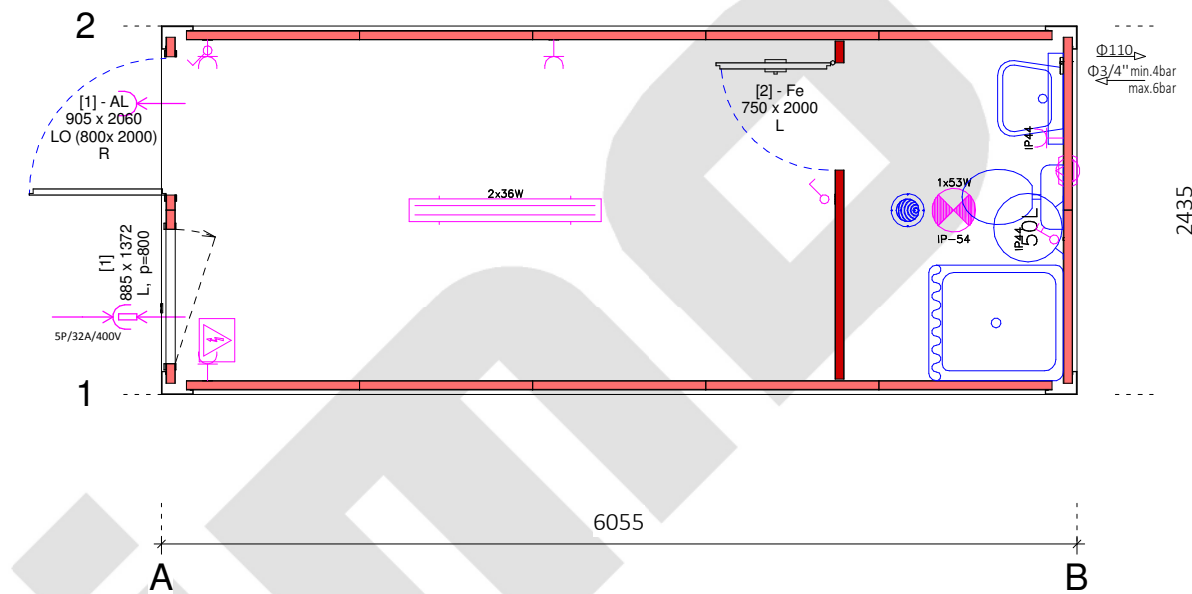

**View Front side**  
1 : 50

**Plan view**  
1 : 50

**View Back side**  
1 : 50

**3D**

**View Left side**  
1 : 50

**View Right side**  
1 : 50

**Floor plate**

- Chipboard
- Woodcement plate

**Floor covering**

- PVC Gray

**Ceiling covering**

- Chipboard white
- FT 9002

**Inner wall color**

- RAL 9002

Symbol	Light type	Pcs.
	Fluo light 2x36W	1
	Light sanitary 1x53W IP54	1

Symbol	Electrical equipment	Pcs.
	Phase switch IP44	1
	Switch single IP20	2
	Electrical fan	1
	Socket single IP20	3
	Socket single IP44	1