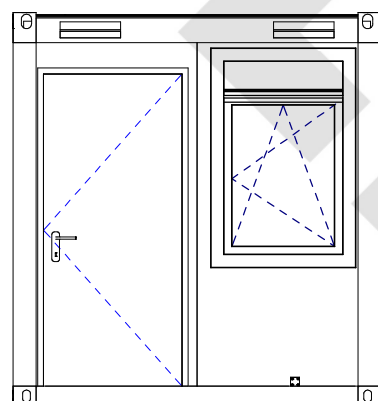

**View Front side**  
1 : 50

**Plan view**  
1 : 50

**View Back side**  
1 : 50

**3D**

**View Left side**  
1 : 50

**View Right side**  
1 : 50

**Floor plate**

- Chipboard
- Woodcement plate

**Floor covering**

- PVC Gray

**Ceiling covering**

- Chipboard white
- FT 9002

**Inner wall color**

- RAL 9002

Symbol	Light type	Pcs.
	Fluo light 2x36W	1
	Light sanitary 1x53W IP54	1

Symbol	Electrical equipment	Pcs.
	Phase switch IP44	1
	Switch single IP20	2
	Electrical fan	1
	Socket single IP20	3
	Socket single IP44	1