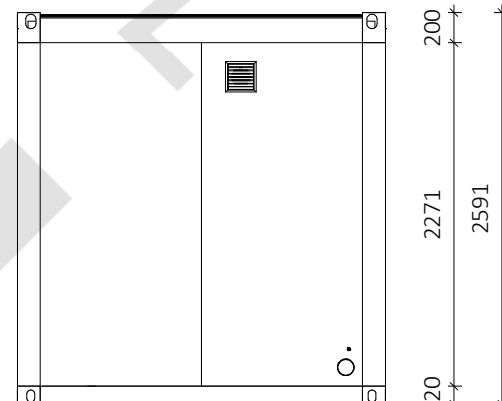

**View Front side**  
1 : 50

**Plan view**  
1 : 50

**View Back side**  
1 : 50

**3D**

**View Left side**  
1 : 50

**View Right side**  
1 : 50

**Floor plate**

- Chipboard
- Woodcement plate

**Floor covering**

- PVC Gray

**Ceiling covering**

- Chipboard white
- FT 9002

**Inner wall color**

- RAL 9002

Symbol	Light type	Pcs.
	Fluo light 2x36W	1
	Light sanitary 1x53W IP54	1

Symbol	Electrical equipment	Pcs.
	Phase switch IP44	1
	Switch single IP20	2
	Electrical fan	1
	Socket single IP20	3
	Socket single IP44	1