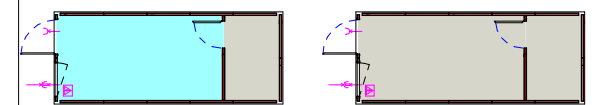

**View Front side**  
1 : 50

**Plan view**  
1 : 50

**View Back side**  
1 : 50

**3D**

**View Left side**  
1 : 50

**View Right side**  
1 : 50

**Floor plate**

- Chipboard
- Woodcement plate

**Floor covering**

- PVC Gray

**Ceiling covering**

- Chipboard white
- FT 9002

**Inner wall color**

- RAL 9002

Symbol	Light type	Pcs.
	Fluo light 2x36W	1
	Light sanitary 1x53W IP54	1

Symbol	Electrical equipment	Pcs.
	Phase switch IP44	1
	Switch single IP20	2
	Electrical fan	1
	Socket single IP20	3
	Socket single IP44	1