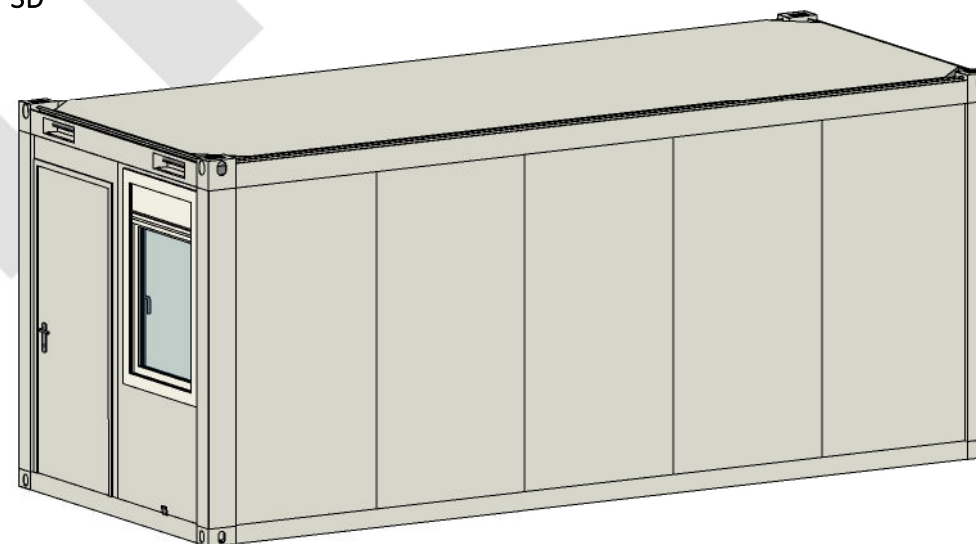

**View Front side**  
1 : 50

**Plan view**  
1 : 50

**View Back side**  
1 : 50

**3D**

**View Left side**  
1 : 50

**View Right side**  
1 : 50

**Floor plate**

- Chipboard
- Woodcement plate

**Floor covering**

- PVC Gray

**Ceiling covering**

- Chipboard white
- FT 9002

**Inner wall color**

- RAL 9002

Symbol	Light type	Pcs.
	Fluo light 2x36W	1
	Light sanitary 1x53W IP54	1

Symbol	Electrical equipment	Pcs.
	Phase switch IP44	1
	Switch single IP20	2
	Electrical fan	1
	Socket single IP20	3
	Socket single IP44	1