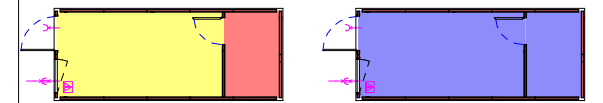

**View Front side**  
1 : 50

**Plan view**  
1 : 50

**View Back side**  
1 : 50

**3D**

**View Left side**  
1 : 50

**View Right side**  
1 : 50

**Floor plate**

- Chipboard
- Woodcement plate

**Floor covering**

- PVC Gray

**Ceiling covering**

- Chipboard white
- FT 9002

**Inner wall color**

- RAL 9002

Symbol	Light type	Pcs.
	Fluo light 2x36W	1
	Light sanitary 1x53W IP54	1

Symbol	Electrical equipment	Pcs.
	Phase switch IP44	1
	Switch single IP20	2
	Electrical fan	1
	Socket single IP20	3
	Socket single IP44	1